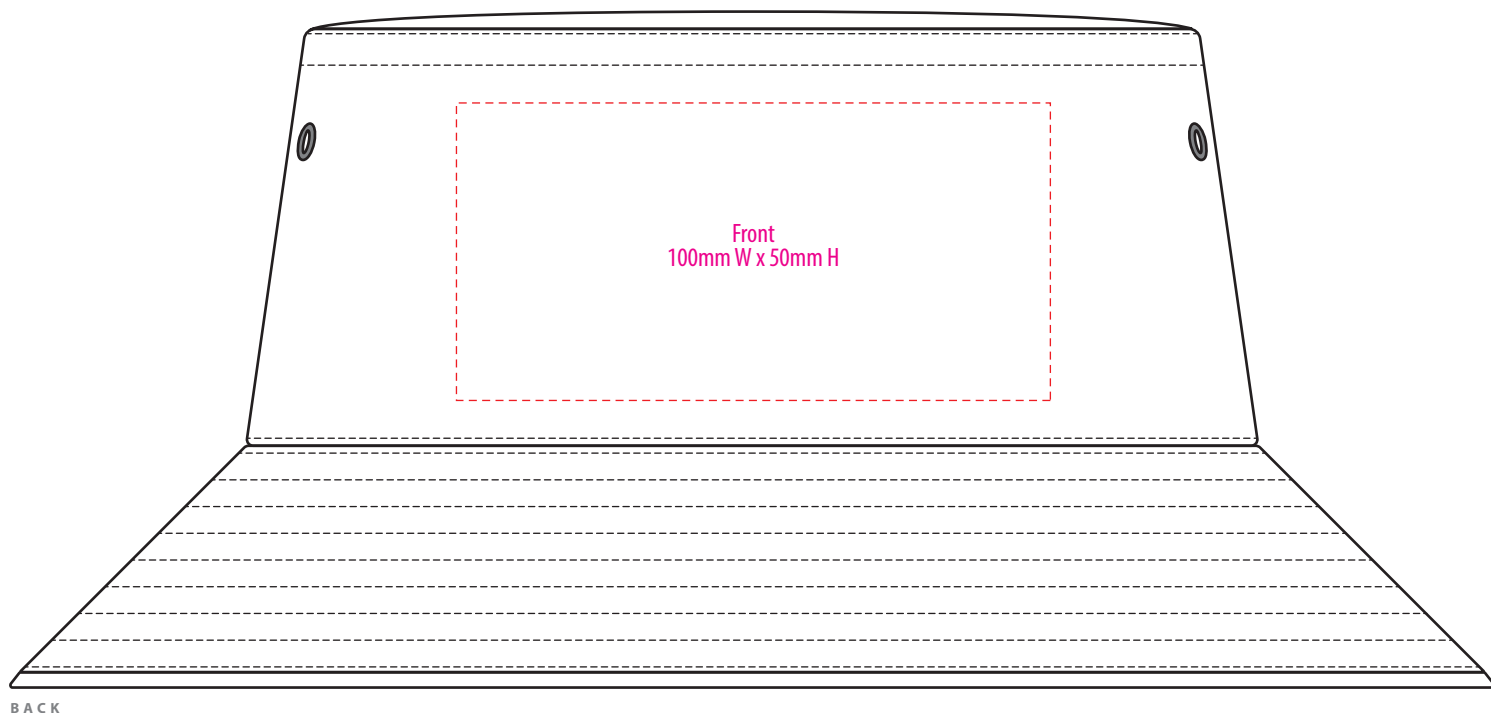

# 4007

**NOTE:**

The maximum decoration area is a guide only and is greatly dependant on the logo shape.

-----  
EMBROIDERY

# 4007

**NOTE:**

The maximum decoration area is a guide only and is greatly dependant on the logo shape.

-----  
SUPACOLOUR

# 4007

**NOTE:**

The maximum decoration area is a guide only and is greatly dependant on the logo shape.

-----  
SUPASUB / SUPAETCH / SUPAFLEX