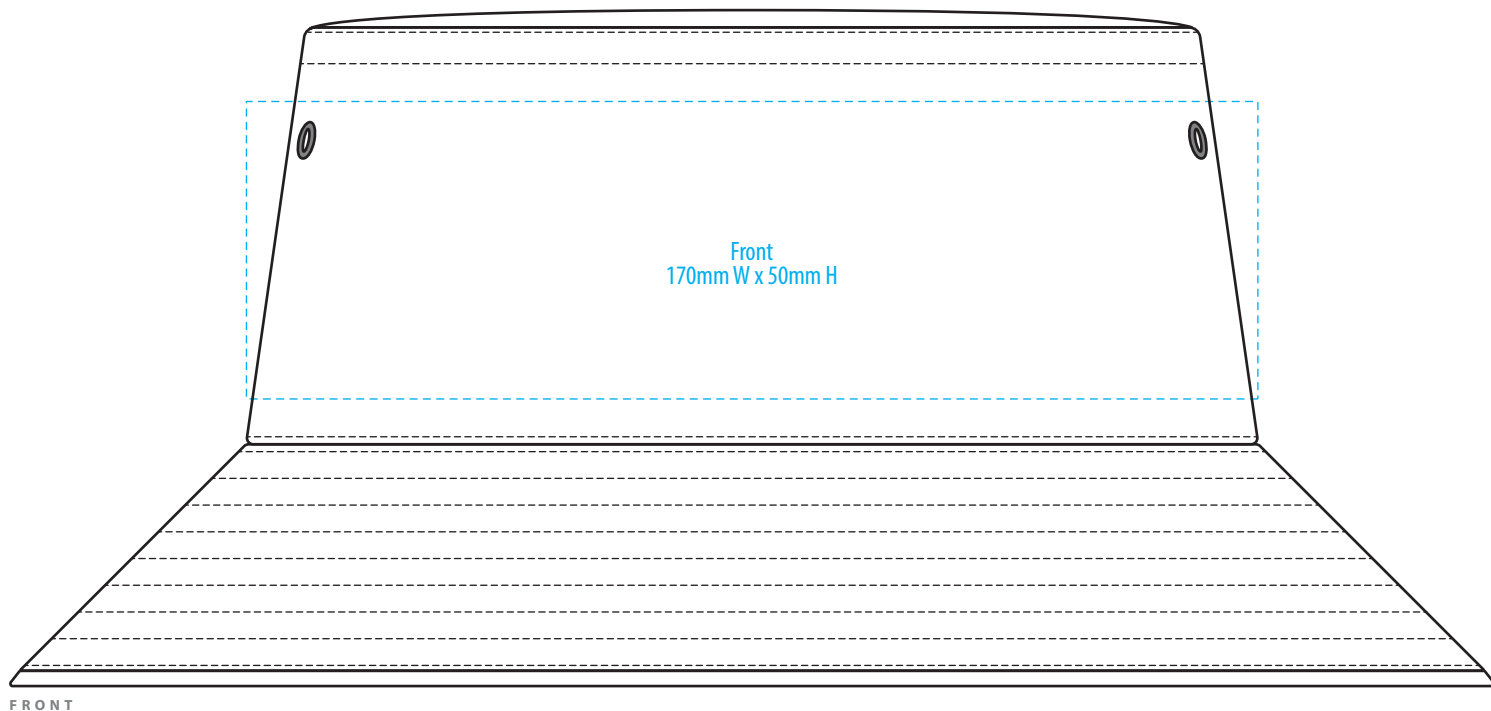

# 4007

**NOTE:**

The maximum decoration area is a guide only and is greatly dependant on the logo shape.

-----  
EMBROIDERY

# 4007

**NOTE:**

The maximum decoration area is a guide only and is greatly dependant on the logo shape.

-----  
SUPACOLOUR

# 4007

**NOTE:**

The maximum decoration area is a guide only and is greatly dependant on the logo shape.

-----  
SUPASUB / SUPAETCH / SUPAFLEX

# 4007

**NOTE:**  
The maximum decoration area is a guide only and is greatly dependant on the logo shape.

-----  
SCREENPRINT