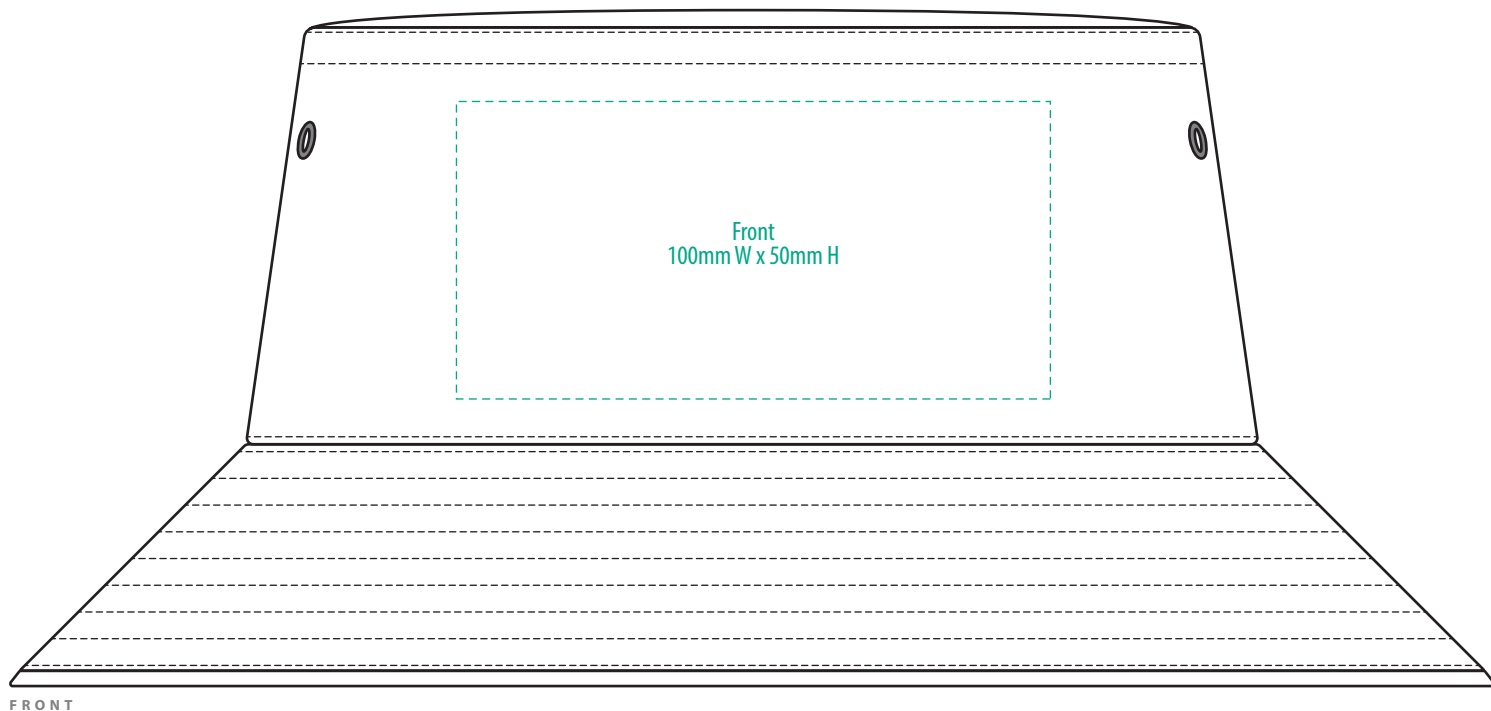

# 4007

**NOTE:**

The maximum decoration area is a guide only and is greatly dependant on the logo shape.

-----  
EMBROIDERY

# 4007

**NOTE:**

The maximum decoration area is a guide only and is greatly dependant on the logo shape.

-----  
SUPACOLOUR

# 4007

**NOTE:**

The maximum decoration area is a guide only and is greatly dependant on the logo shape.

-----  
SUPASUB / SUPAETCH / SUPAFLEX