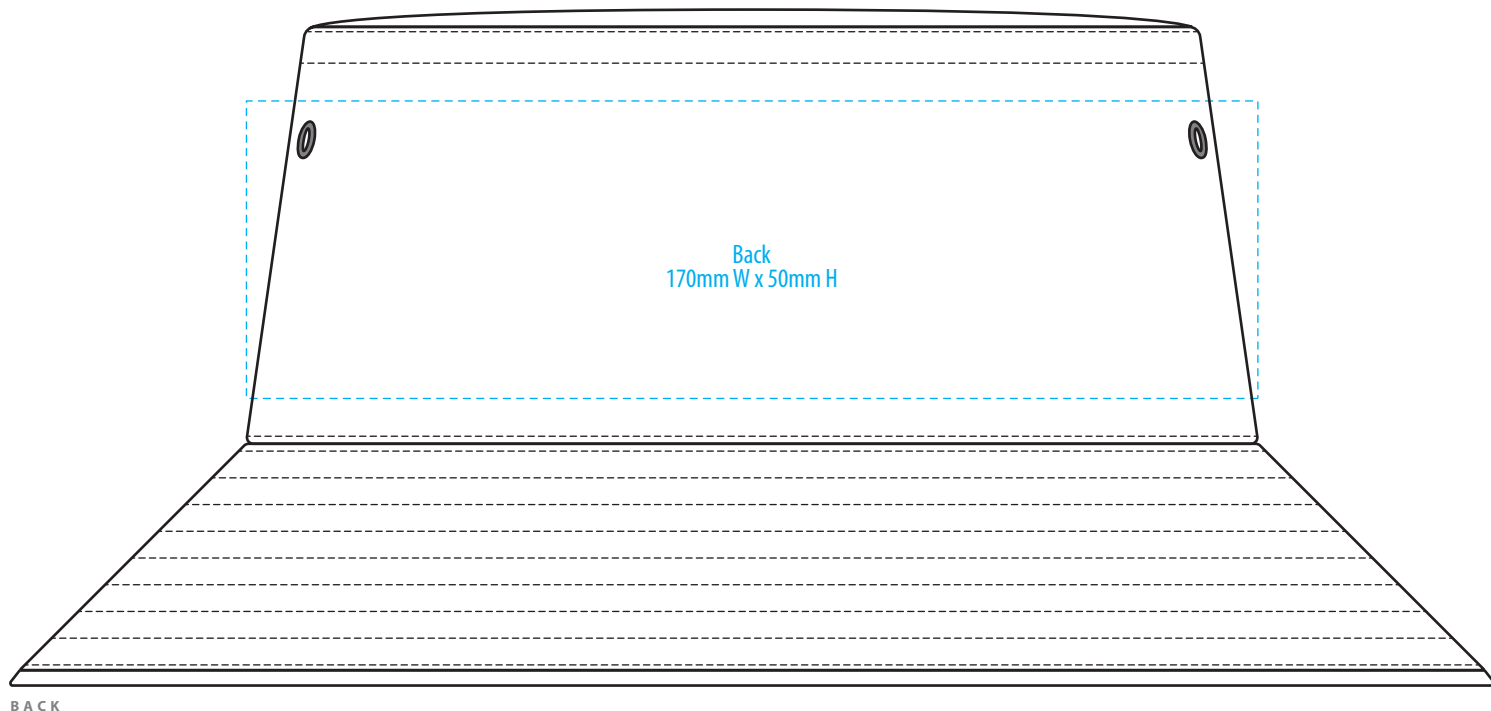

# 4007

**NOTE:**

The maximum decoration area is a guide only and is greatly dependant on the logo shape.

-----  
EMBROIDERY

# 4007

**NOTE:**

The maximum decoration area is a guide only and is greatly dependant on the logo shape.

-----  
SUPACOLOUR

# 4007

**NOTE:**

The maximum decoration area is a guide only and is greatly dependant on the logo shape.

-----  
SUPASUB / SUPAETCH / SUPAFLEX

# 4007

**NOTE:**  
The maximum decoration area is a guide only and is greatly dependant on the logo shape.

-----  
SCREENPRINT