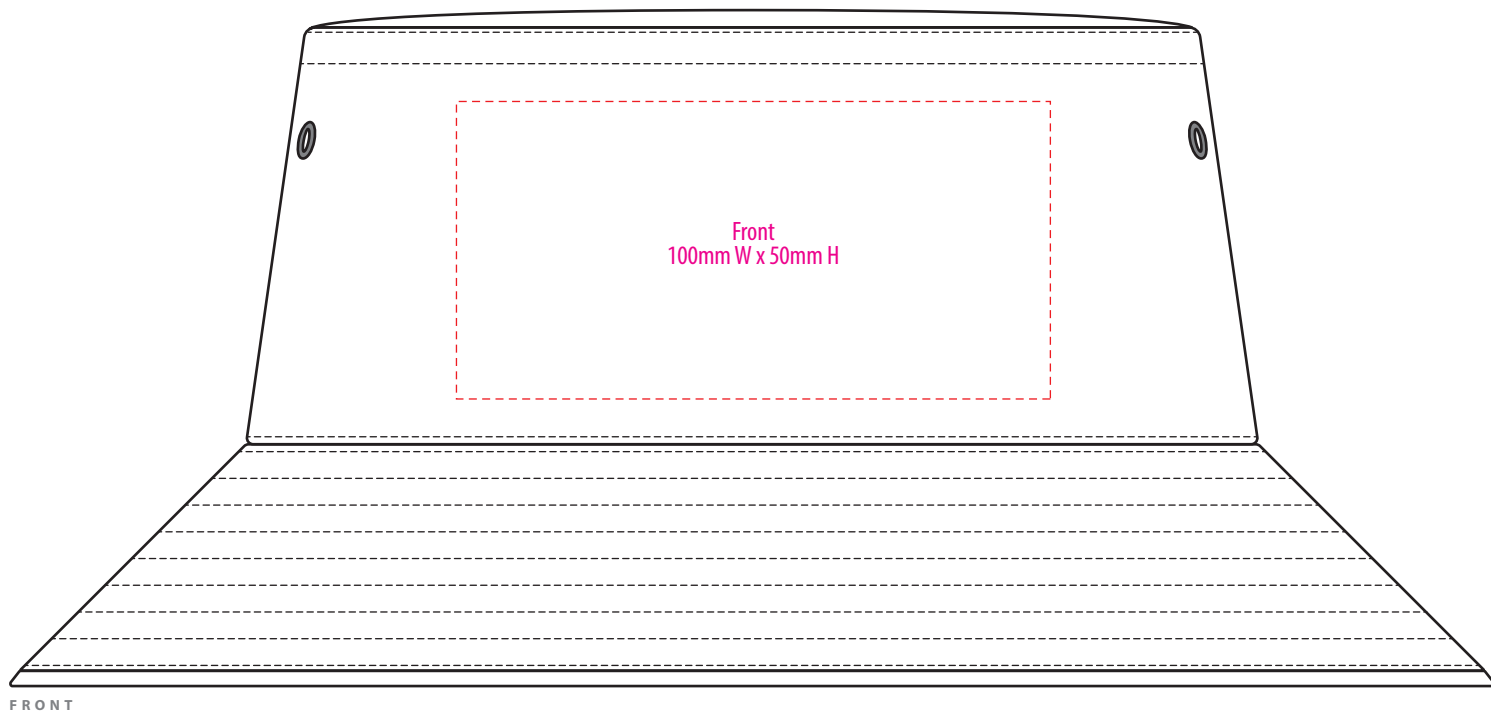

# 4007

**NOTE:**

The maximum decoration area is a guide only and is greatly dependant on the logo shape.

-----  
EMBROIDERY

# 4007

**NOTE:**

The maximum decoration area is a guide only and is greatly dependant on the logo shape.

-----  
SUPACOLOUR

# 4007

**NOTE:**

The maximum decoration area is a guide only and is greatly dependant on the logo shape.

-----  
SUPASUB / SUPAETCH / SUPAFLEX