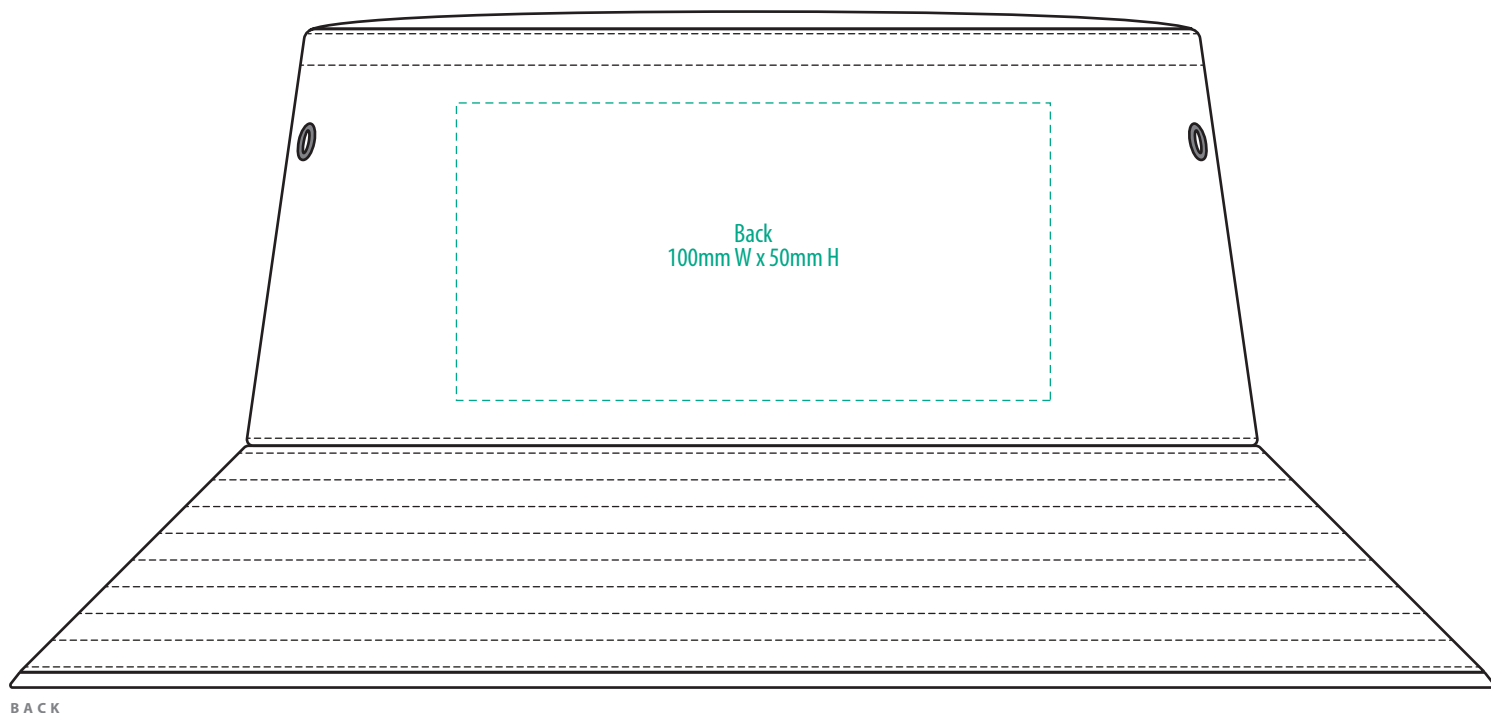

# 4007

**NOTE:**

The maximum decoration area is a guide only and is greatly dependant on the logo shape.

-----  
EMBROIDERY

# 4007

**NOTE:**

The maximum decoration area is a guide only and is greatly dependant on the logo shape.

-----  
SUPACOLOUR

# 4007

**NOTE:**

The maximum decoration area is a guide only and is greatly dependant on the logo shape.

-----  
SUPASUB / SUPAETCH / SUPAFLEX