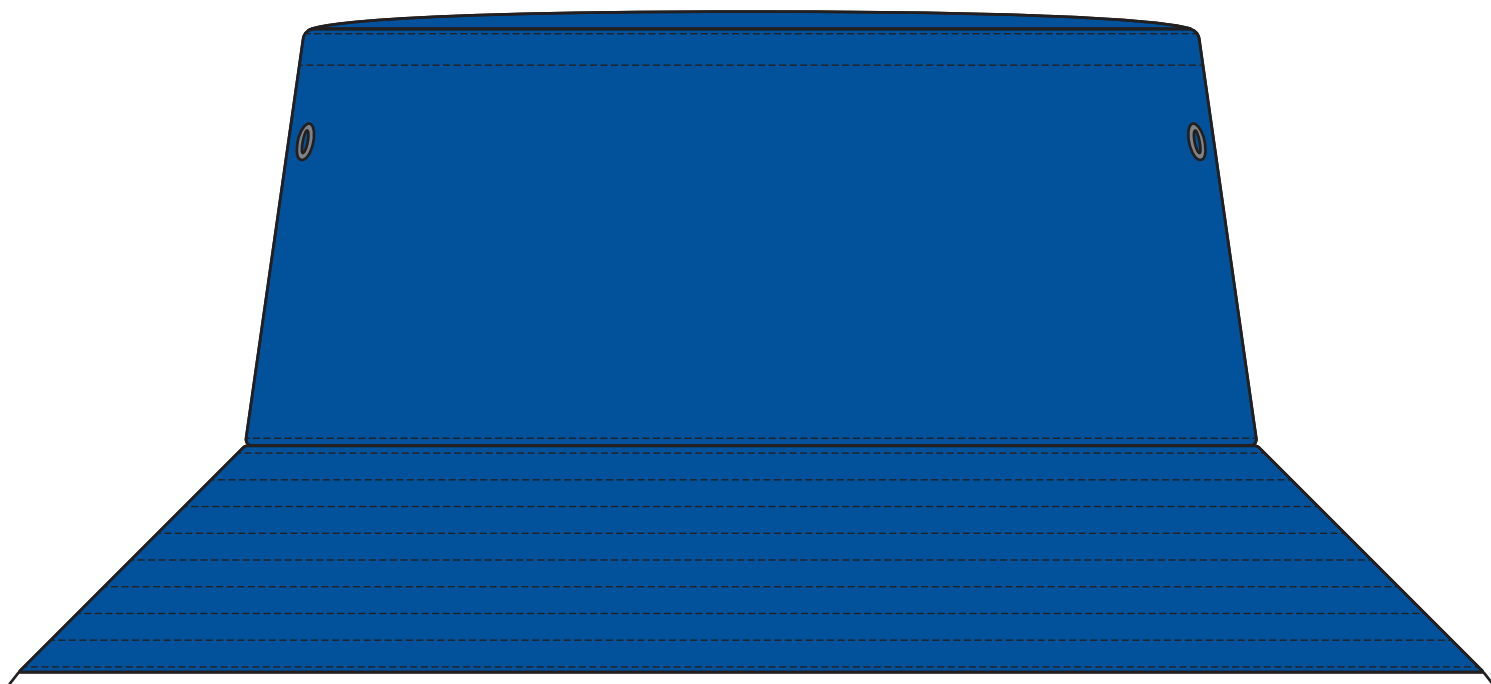

4007

FRONT

BACK

COLOUR

# 4007

**NOTE:**

The maximum decoration area is a guide only and is greatly dependant on the logo shape.

-----  
EMBROIDERY

# 4007

**NOTE:**

The maximum decoration area is a guide only and is greatly dependant on the logo shape.

-----  
SUPACOLOUR

# 4007

**NOTE:**

The maximum decoration area is a guide only and is greatly dependant on the logo shape.

-----  
SUPASUB / SUPAETCH / SUPAFLEX